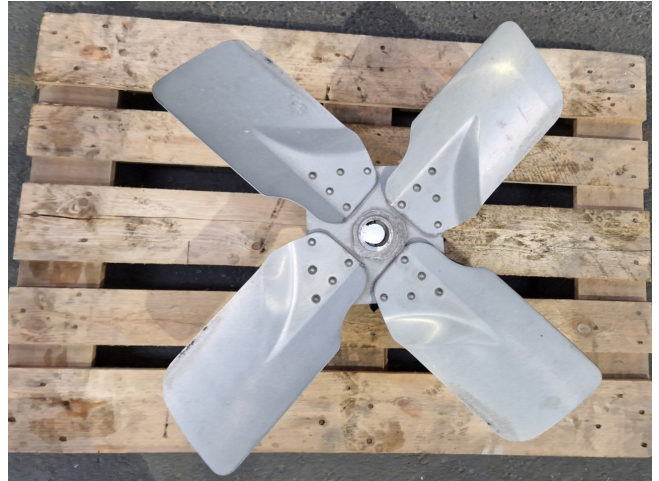

ATB AT 90S/6B-11

Specifications

Brand	ATB
Type	AT 90S/6B-11
Diameter Ø (mm)	760
Power (kW)	0,75
Speed (RPM)	930
Size & Weight	760x760x340 mm (LxWxH)

Description

Used ATB AT 90S/6B-11

Used ATB AT 90S/6B-11 fan - 50 Hz - 0,75 kW - 930 RPM - diameter 760 mm. Dimensions: 760x760x340 mm (LxWxH).